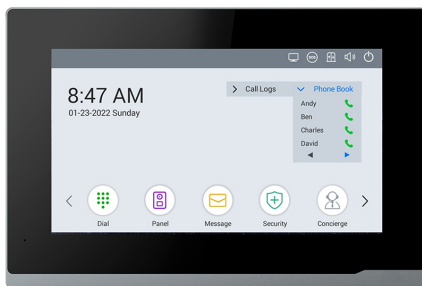

Features

- Support IC Card, Wireless WiFi
- 7" Inch Interactive Touch Screens
- Support Live View up to 8 IPC 2MP, IP 65
- Support SIP 2.0, Easy Configuration
- Integration with other SIP Devices
- Interactive with Indoor Station or APP
- PoE, 3 Year Warranty
- DC 12V, 2A