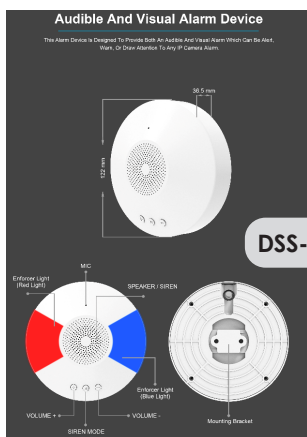

DSS-MIC-IP31-C

$25

WORKS WITH ANY IPC
WITH Audio Cable (-C)

Blue Jay Specialty IP Camera

Pin Hole IP Camera

$99

Features

- 1/2.8" Progressive CMOS
- 2MP 1920(H)×1080(V)
- Metal, Indoor Only
- True Color Starlighting
- 120 dB WDR, 3D DNR, BLC, ICR
- Supports Onvif, PSIA, CGI
- PoE, 3 Year Warranty
- DC 12V, 500mA

WiFi PIR Two Way Audio

$69

Features

- 1/2.8" Progressive CMOS
- 2MP 1920(H)×1080(V)
- Plastic, Indoor Only
- Two Way Audio, PIR, WiFi, SD up to 256gb
- WDR, 3D DNR, BLC, ICR
- Supports Onvif, PSIA, CGI
- PoE, 3 Year Warranty
- DC 12V, 500mA

5-50mm License Plate Capture

$199

Features

- 1/2.7" Progressive CMOS
- 5MP 2592(H)×1944(V)
- Metal, IP67 Weather Proof
- AI License Plate Detection, SD Slot
- WDR, 3D DNR, BLC, ICR
- Supports Onvif, PSIA, CGI
- PoE, 3 Year Warranty
- DC 12V, 1A