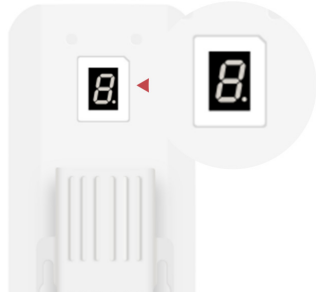

WIRELESS PANEL

Cost-Effective, High-Performance
Compact and Versatile Design
Powerful Integrated Antenna

Point to Point Wireless Connection to Help Tie Distant Cameras to the Network for Viewing

Each Can be Used as Transmitter or Receiver