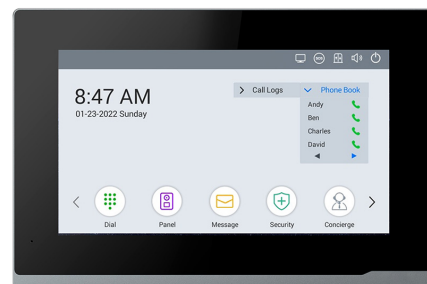

DS06
Desk Stand for Monitor

\$10

RH01
Rain Cover Surface Mount

\$25

Features

E217-W

\$115

- SIP Indoor Station
- 7" Inch Interactive Touch Screens
- Support Live View up to 8 IPC
- Two Way Audio
- Door Station REQUIRED
- PoE, 3 Year Warranty
- DC 12V, 2A