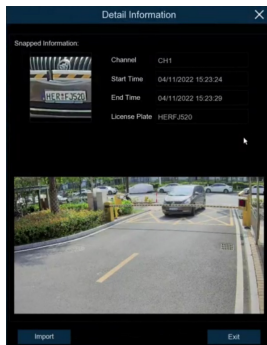

256CH AI+ PERFORMANCE 4K NVR Features

256Ch NVR
Model: NVR-9016-256

\$1,199

- H.265, H.264 Video Compression Format
- Up to 12MP Resolution Recording
- Max 800 Mbps Bandwidth
- 4 HDMI up to 4K, HDMI 1 8K HDMI 3&4 1080P Only
- Motion Detection, 24/7 Continuous, Manual Recording
- P2P Connection, 2ch Cloud Back Up
- Alarm in and out, Two Way Audio, RS485, E-SATA
- 1 USB 3.0 for Backup, 2 USB 2.0 for Mouse Control
- 16 SATA, Up to 192TB MAX, 3 Year Warranty
- Supports Onvif, PSIA, CGI
- Dual AC 110-240V 250W 3U Case Rack Mountable

BLUE JAY AI+ SPECIALITY IPC

5-50 Motorized Lens LPR

Features

- 1/2.7" Progressive CMOS
- 5MP 2592(H)x1944(V)
- Metal, IP67 Weather Proof
- AI License Plate Detection, SD Slot
- True WDR, 3D DNR, BLC, ICR
- Supports Onvif, PSIA, CGI
- PoE, 3 Year Warranty
- DC 12V, 1A