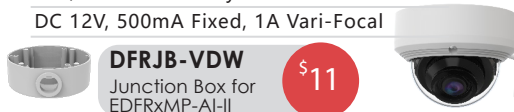

5MP 2.8MM Lens, 100 Night Vision, Mic

\$70

IPC-QBFR5MP-AI(II)-S

5MP 2.8MM Lens, 100 Night Vision, Mic

\$70

DFRJB-VDW
Junction Box for
EDFRxMP-AI-II

\$11

IPC-QDFR5MP-AI(II)-C